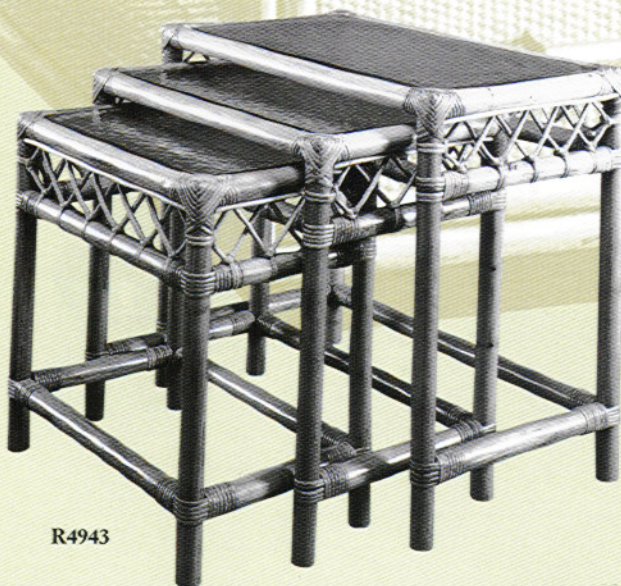

RATTAN

R6401 COFFEE TABLE

D - 20"
W - 28"
H - 19"

R9806 COFFEE TABLE

D - 24"
W - 42"
H - 18"

R9906 COFFEE TABLE/BENCH

D - 19"
W - 42"
H - 24"

R4943 NEST OF TABLES

Large
D - 16"
W - 28"
H - 24"

Medium
D - 14 1/2"
W - 24"
H - 22"

Small
D - 13"
W - 20 1/2"
H - 20"

R5532 NEST OF TABLES

Large
D - 16"
W - 28"
H - 21"

Small
D - 12"
W - 13 1/2"
H - 19"

R4943