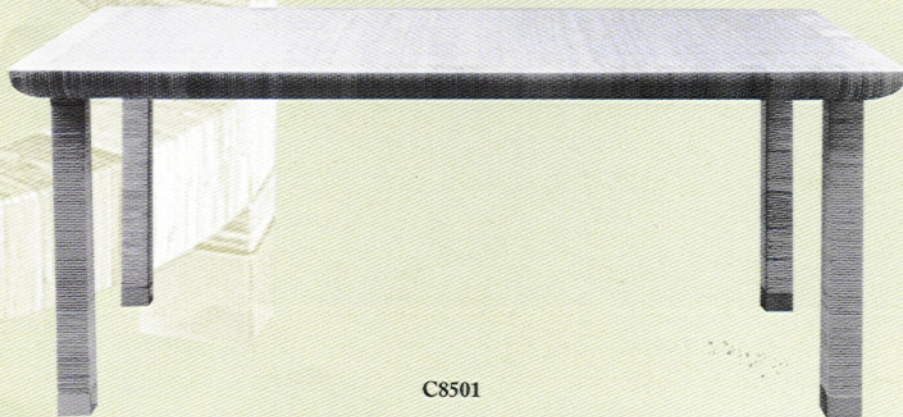

C7801

C8501