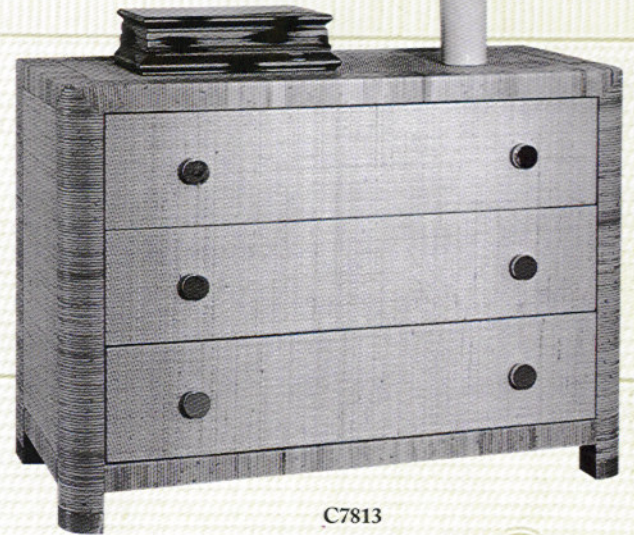

Diameter - 45"
H - 29"

C5552-45

C8501 DINING TABLE

D - 36"
L - 72"
H - 29"

C8501

CANE

C7530 MIRROR

Diameter - 42"
Frame - 4"

C7530

C7813 CHEST

D - 20"
W - 45"
H - 32"

C7813

C8013 MIRROR

W - 36"
H - 48"

C8013

C7816 DOUBLE CHEST