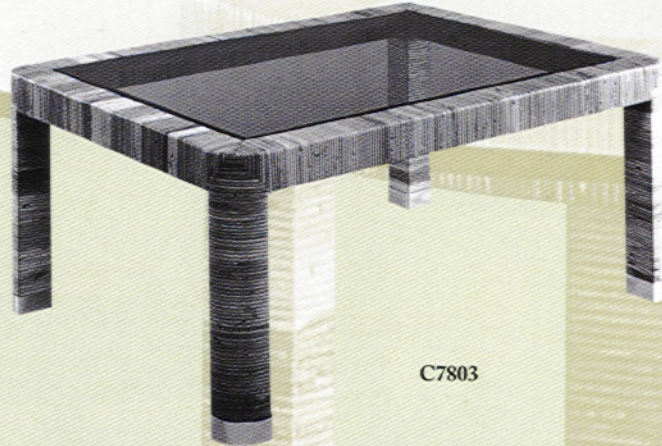

C7803 COFFEE TABLE

D - 30"
W - 40"
H - 18"

C7803

C8523 COFFEE TABLE

D - 40"
W - 40"
H - 18"