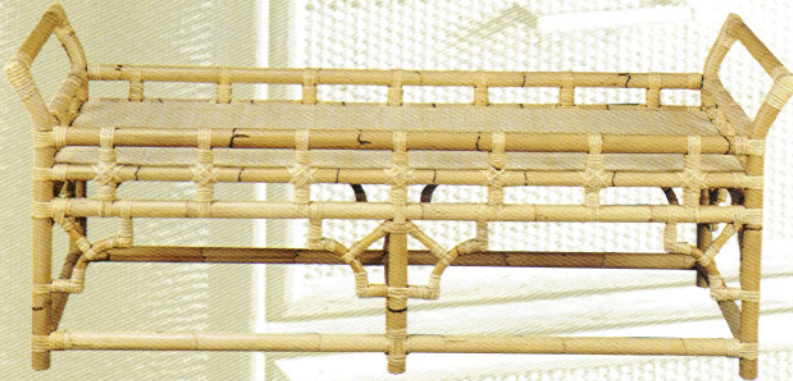

R9906

R9906 COFFEE TABLE/BENCH

D - 19"
W - 42"
H - 24"

R4943 NEST OF TABLES

Large
D - 16"
W - 28"
H - 24"

Medium
D - 14 1/2"
W - 24"
H - 22"

Small
D - 13"
W - 20 1/2"
H - 20"

R5532 NEST OF TABLES

Large
D - 16"
W - 28"
H - 21"

Small
D - 12"
W - 13 1/2"
H - 19"