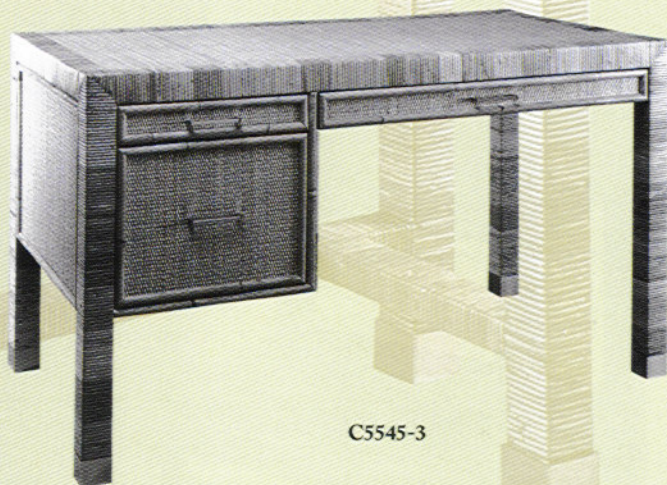

CANE

C5545-2 WRITING TABLE

D - 24"
W - 48"
H - 30"

C7605 CONSOLE

D - 15"
W - 46"
H - 29"

C5545-3 DESK

D - 27"
W - 54"
H - 30"

C5545 CONSOLE

D - 24"
W - 48"
H - 30"

C5545-3