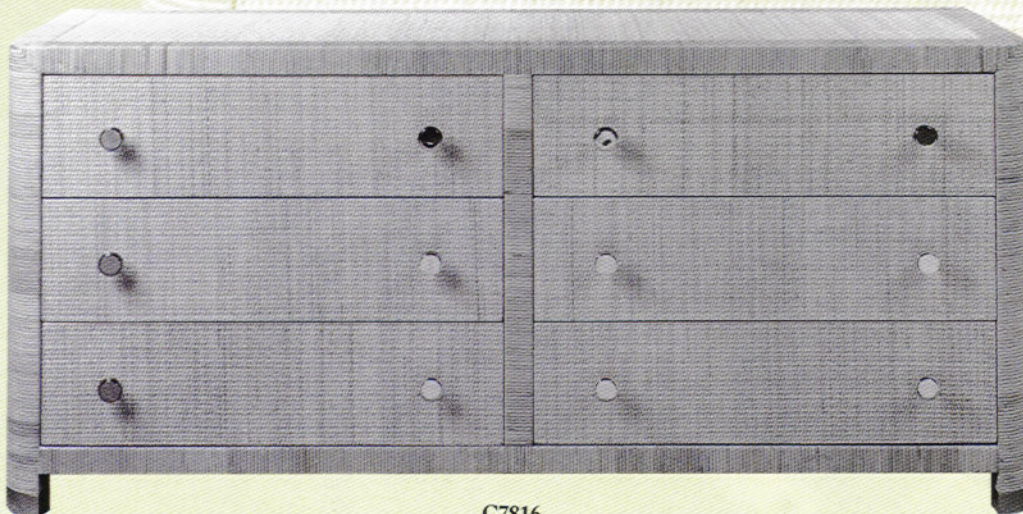

CANE

C7530 MIRROR

Diameter - 42"
Frame - 4"

C7813 CHEST

D - 20"
W - 45"
H - 32"

C8013 MIRROR

W - 36"
H - 48"

C7816 DOUBLE CHEST

D - 20"
W - 72"
H - 32"

C7816