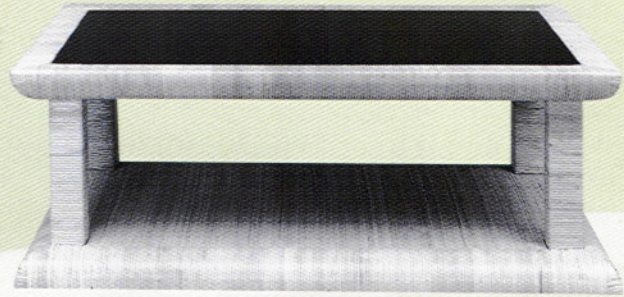

C8005 NEST OF TABLES

Large
D - 18"
W - 28 1/2"
H - 21"

Medium
D - 18"
W - 24"
H - 18"

Small
D - 18"
W - 19 1/2"
H - 15"

C8005

CANE

C8603 COFFEE TABLE

D - 30"
W - 50"
H - 18"